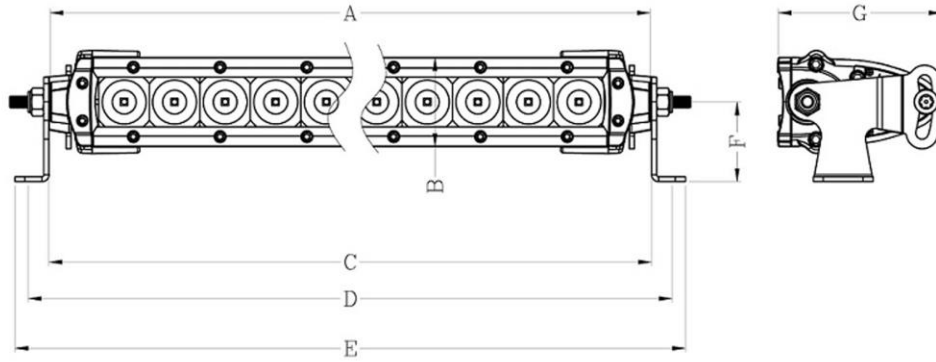

## Dimension

size	6"	10"	20"	30"	40"	50"
A	199.6mm	301.6mm	555.6mm	809.6mm	1063.6mm	1317.6mm
B	44.6mm	44.6mm	44.6mm	44.6mm	44.6mm	44.6mm
C	200.9mm	302.9mm	556.9mm	810.9mm	1064.9mm	1318.9mm
D	221.7mm	323.7mm	577.7mm	831.7mm	1085.7mm	1339.7mm
E	234.9mm	336.9mm	590.9mm	844.9mm	1098.9mm	1352.9mm
F	40mm	40mm	40mm	40mm	40mm	40mm
G	82.3mm	82.3mm	82.3mm	82.3mm	82.3mm	82.3mm
LED	6PCS	10PCS	20PCS	30PCS	40PCS	50PCS